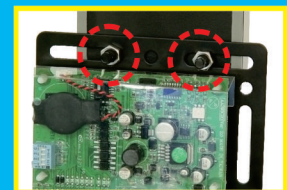

DCM 5

ID Verifier

DCM5 ID Verifier is an outstanding identity verification device verifies age, name, birth date, effective date, ID numbers and other text or numbers. It can be installed in vending or kiosk machine which provides restricted products or services to verify consumer's identity before the purchase. DCM5 ID Verifier also detects fake, altered or expired identification card to prevent illegal ID use.

Specifications

Recognition Speed

Approx. 2 sec. after swiping

Card Swiping Direction

Unidirectional card swiping on both sides

Interface

Pulse
MDB
RS232

Power Source

9~45V DC

Power Consumption

12V DC Standby : 0.1A, 1.2W
Operation : 0.2A, 2.4W
Maximum: 0.25A, 3W
Sleep Mode: 80µA, 0.96mW

Dimension

(W)85 x (H)189 x (D)62.5 mm/
(W)3.35 x (H)7.44 x (D)2.46 inches

Weight

Approx. 0.82KG/1.81 lbs

Real Time Counter

Deviation ±8 mins/year

Environmental

Operating Temperature:
-20°C/ -4°F ~60°C/ 140°F
Storage Temperature:
-30°C/ -22°F ~70°C/ 158°F
Operating Humidity:
30%~95%RH(no condensation)
Storage Humidity :
0%~95%RH(no condensation)

Recommended Applications

Indoor/Outdoor Vending, Kiosk

Specifications are subject to change without prior notice.

International Currency Technologies

No.28, Ln. 15, Sec. 6, Minquan E. Rd., Neihu Dist., Taipei City 114, Taiwan

Phone: +886-2-2793-1236

Fax: +886-2-2793-6125

Email: sales@ictgroup.com.tw (Product Information)

fae@ictgroup.com.tw (Technical Service)

Website: www.ictgroup.com.tw